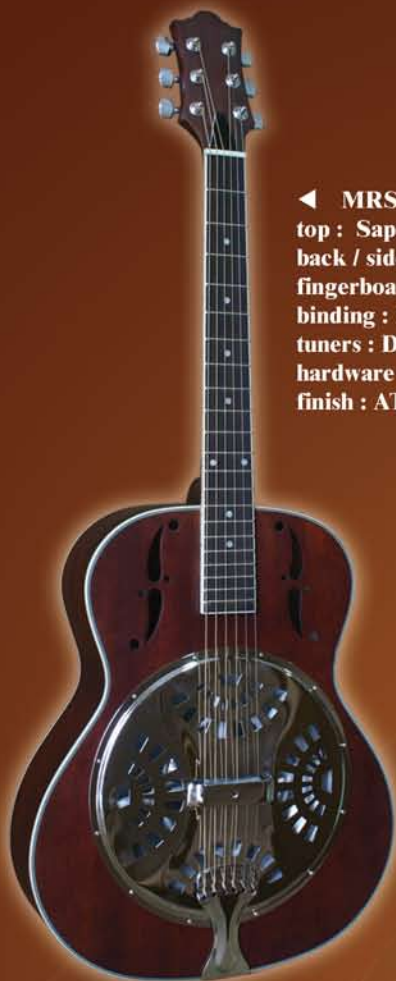

Reasonator & Banjo Series **Maxwood**[®]

▶ **MRSN-5602**
Square Neck Lap Style

◀ **MRSN-5603**
top : Sapele
back / sides : Sapele
fingerboard : Bound Rosewood
binding : Multiple ABS
tuners : Diecasted Chromed
hardware : Chrome-plated Steel
finish : AT Satin

◀ **MRSN - 5601 Round Neck**
top : Spruce
back / sides : Sapele
fingerboard : Bound Rosewood
binding : Ivory Multiple
tuners : Diecasted Chromed
hardware : Chrome-plated Steel
finish : High Gloss

◀ **MBJ-T26M**
head : REMO 11" Clear
resonator : Sapele
fingerboard : Bound Rosewood
frets : 22
hardware : 24 Brackets;
Geared pegs,
Engraved Flang
finish : AT Satin

◀ **MBJ-6502**

◀ **MBJ-5501**
head : REMO 11" frosted
resonator : Mahogany
fingerboard : Bound Rosewood
frets : 22
hardware : 18 Brackets
finish : High Gloss

▼ **MBJ-4400**
head : REMO 11" frosted
resonator : no
fingerboard : Bound Rosewood
frets : 19
hardware : 12 Brackets
finish : High Gloss

◀ MM-6104

top (面板): Solid Spruce (云杉单板)
back/side (背侧): Flamed-maple (枫影木)
fingerboard (指板): Bound Rosewood (玫瑰木)
binding (镶边): Multiple ABS
tuners (弦卷): Gold-plated w/Pearloid Button (金色, 珍珠色弦钮)
finish (颜色处理): High Gloss (本色亮光)